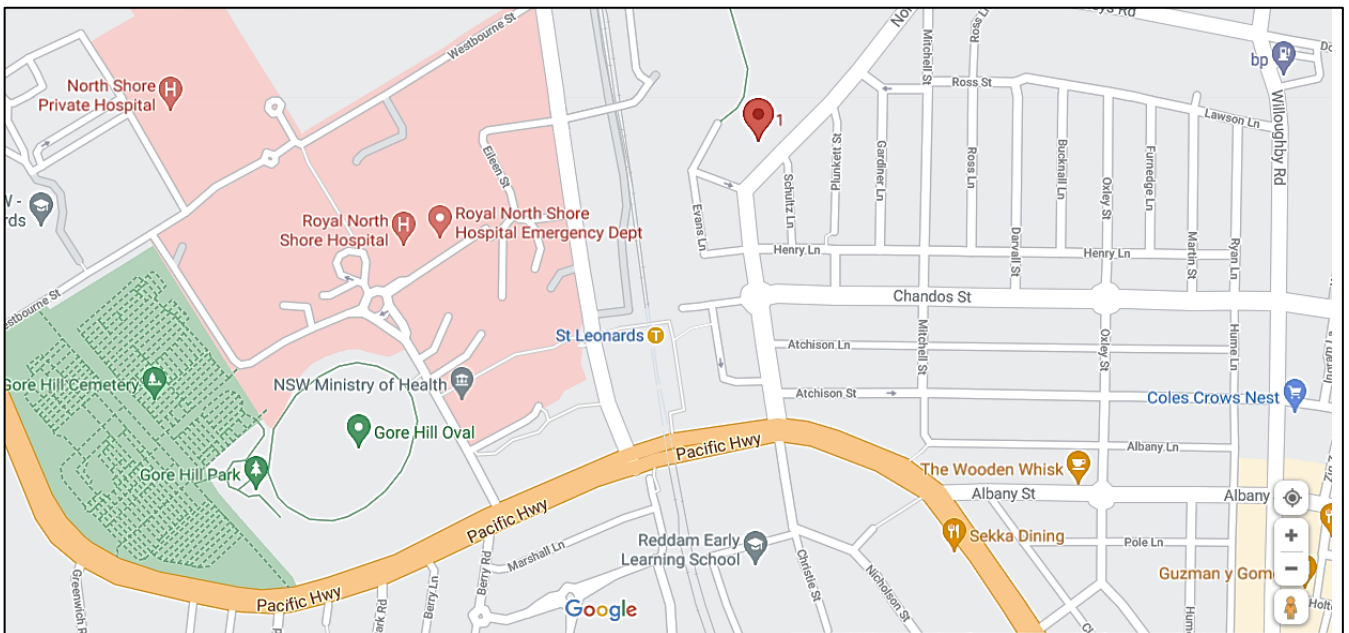

Second Skin Sydney Clinic

Suite 1, Ground Level
8 Northcote Street
ST LEONARDS NSW 2065

If you are running late or are unable to attend your appointment
please call 02 9386 0812.

Parking

Under office building:

- Access via a driveway to the left of the building. Park in designated Second Skin spaces or disabled visitor parking. **Lift is not available.** Go up ramp back to the street level.

Street Parking

- Disabled parking in street for 2 hours with disabled sticker displayed. Meter parking without a sticker.

By Train:

Closest station is St Leonards on the North Shore Line. Approx 5-10min walk to the office.