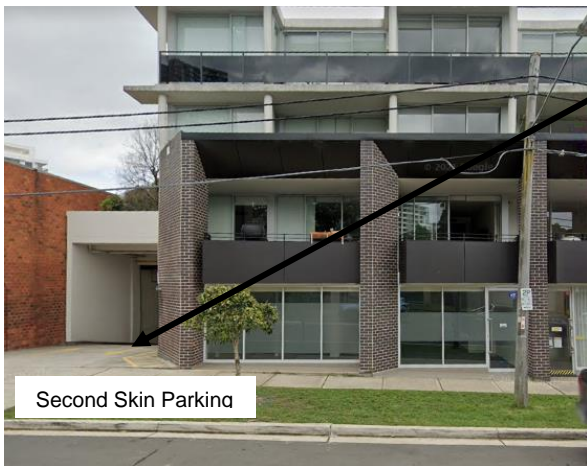

Second Skin Sydney Clinic

Suite 1, Ground Level
8 Northcote Street
ST LEONARDS NSW 2065

If you are running late or are unable to attend your appointment
please call 02 9386 0812.

Parking

Under office building:

- Access via a driveway to the left of the building. Park in designated Second Skin spaces or disabled visitor parking. **Lift is not available.** Go up ramp back to the street level.

Street Parking

- Disabled parking in street for 2 hours with disabled sticker displayed. Meter parking without a sticker.